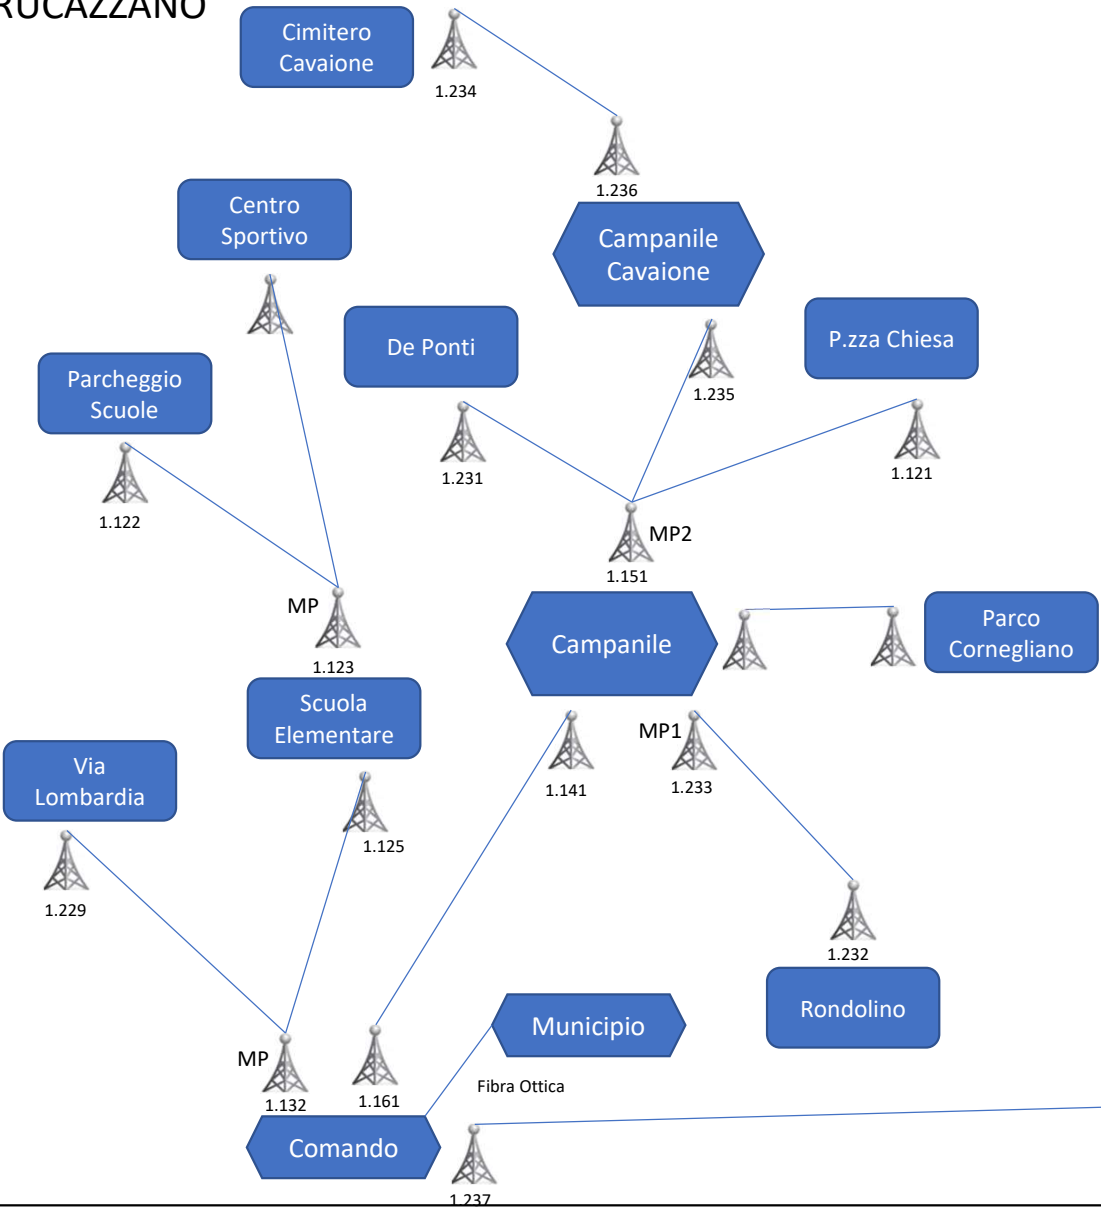

# TRUCAZZANO

Classe IP T elecamere 172.16.5.xx  
 Classe IP Ponti Radio 192.168.1.xx  
 Subnet Mask 255.255.255.0  
 Gateway 172.16.5.254